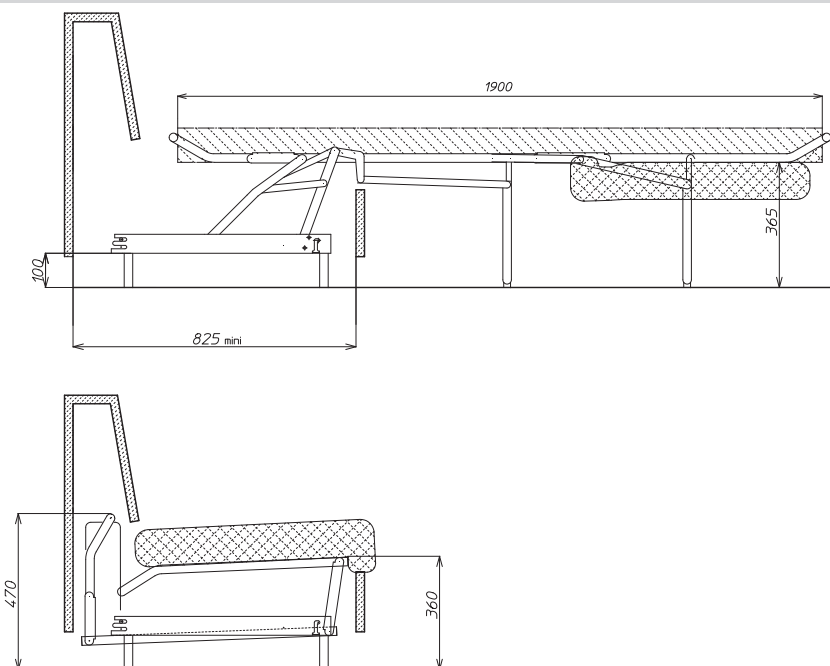

Length: 190 cm
Width: 73/ 83/ 93/ 103/ 113/ 123/ 133/ 143 cm

- 2-fold action made out of 25 mm tube.
- Seat cushion fixed to the action, do not have to be removed while opening the action.
- Floor clearance of 10cm.

Ifaflex QM high leg

IFA - Portugal

07/2022 We reserve the right to modify our products without prior advice. All pictures shown are for illustration purpose only. Actual product may vary.

sa SEDAC-MECOBEL nv • IZ Zuid Vlamingstraat 7 • 8560 Wevelgem, Belgium • t: +32 (0)56 41 28 81 • f: +32 (0)56 41 81 76
 MERAL sa • B.P. 4 - 72800 Aubigné-Racan, France • t: +33 (0)2 43 46 21 22 • f: +33 (0)2 43 46 22 76
 info@sedac-meral.com • www.sedac-meral.com