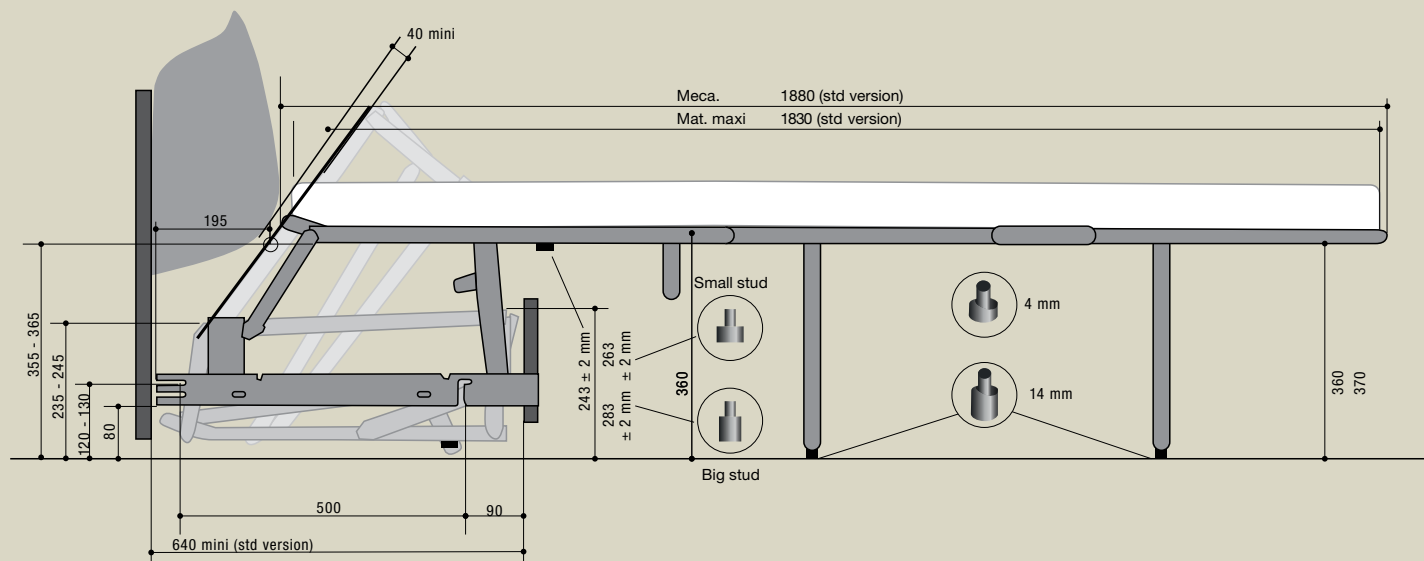

## Mattress size

- Length: 183 cm
- Width: 73/83/93/113/133/143 cm

## Product characteristics

- 3-fold action for a bed with 6 cm mattress in a compact sofa.
- Polyprop deck with 4 slats to prevent sagging of the action, especially in the areas where shoulders and hips are supported.

# MIXOTOILE M6

Standard Cosmolat slat cap.

Plastic legs of 80 mm, supplied as an option. The MixoToile also can be supplied with frame, a set of 2 tubes welded in between the side plates and pair of front panel fixation brackets.

Mechanism	Mattress A	B
80 cm	73 cm	92 cm
90 cm	83 cm	102 cm
100 cm	93 cm	112 cm
120 cm*	113 cm	132 cm
140 cm*	133 cm	152 cm
150 cm	143 cm	162 cm

Measurements in mm