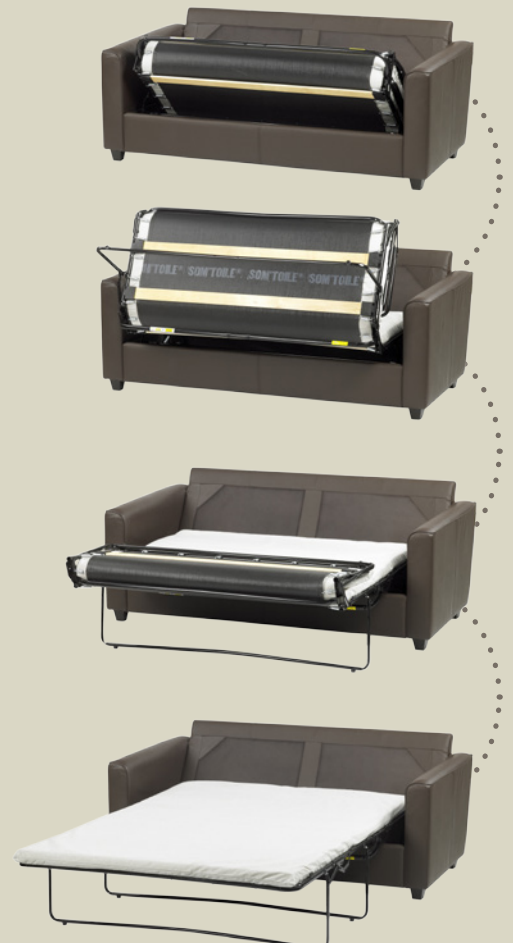

# MIXOTOILE M6

3-FOLD

6 CM

POLYPROP-SLATS

OCCASIONAL

## Mattress size

- Length: 183 cm
- Width: 73/83/93/113/133/143 cm

## Product characteristics

- 3-fold action for a bed with 6 cm mattress in a compact sofa.
- Polyprop deck with 4 slats to prevent sagging of the action, especially in the areas where shoulders and hips are supported.

# MIXOTOILE M6

Standard Cosmolat slat cap.

Plastic legs of 80 mm, supplied as an option. The MixoToile also can be supplied with frame, a set of 2 tubes welded in between the side plates and pair of front panel fixation brackets.