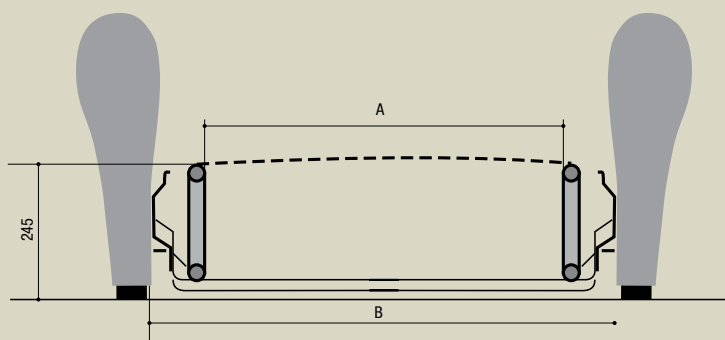

# MIXOTOILE M6

Standard Cosmolat slat cap.

Plastic legs of 80 mm, supplied as an option. The MixoToile also can be supplied with frame, a set of 2 tubes welded in between the side plates and pair of front panel fixation brackets.

Mechanism	Mattress A	B
80 cm	73 cm	92 cm
90 cm	83 cm	102 cm
100 cm	93 cm	112 cm
120 cm*	113 cm	132 cm
140 cm*	133 cm	152 cm
150 cm	143 cm	162 cm

Measurements in mm