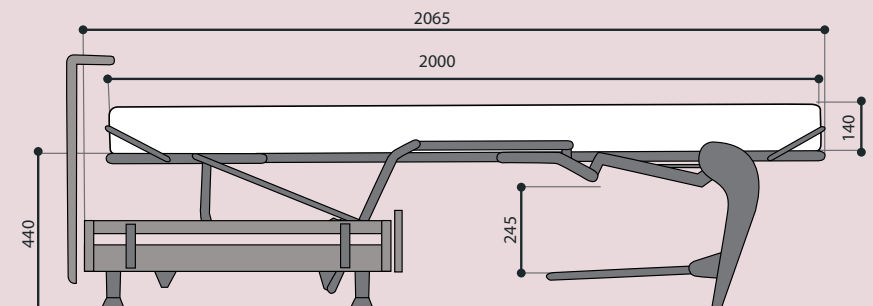

NOVA

Mattress size

- Length: 198 cm
- Width: 83/103/123/143/163 cm

Product characteristics

- A self-supporting mechanism with a base frame allowing a knock-down upholstery to supply the action separately from the upholstered parts.
- Fixed backrest and seat cushions, no need to remove while opening the action.
- Seat height without cushions: 33 cm.
- The comfort of a true bed with a 14 cm mattress (either foam or spring).

Manufactured by
Sedac

NOVA

Ref	A	B/mat.
182/160 cm	182 cm	163 cm
162/140 cm	162 cm	143 cm
142/120 cm	142 cm	123 cm
122/100 cm	122 cm	103 cm
102/80 cm	102 cm	83 cm

OPTIONS

Nova with black feet cover, Ergocap slat holders and grey slats.

DIFFERENT BACKREST FRAME OPTIONS

Standard backrest

Standard backrest with middle bar

FEET COVER

Feet cover in black colour

ERGOCAP

ErgoCap slat holders offer superior sleeping comfort.

Nova with castors

Backrest with grid

Pillow holder

COLOURS

Selection of 7 colours to personalize the action.

CASTORS

Nova action with 4 castors for easy manoeuvrability of the whole sofa bed. The front castors are lockable for a secure installation.