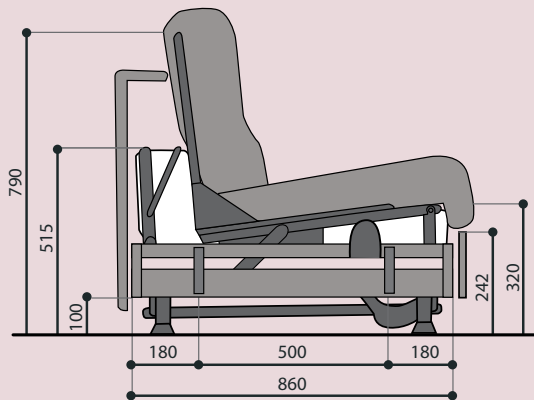

NOVA

Mattress size

- Length: 198 cm
- Width: 83/103/123/143/163 cm

Product characteristics

- A self-supporting mechanism with a base frame allowing a knock-down upholstery to supply the action separately from the upholstered parts.
- Fixed backrest and seat cushions, no need to remove while opening the action.
- Seat height without cushions: 33 cm.
- The comfort of a true bed with a 14 cm mattress (either foam or spring).

Manufactured by
Sedac

NOVA

Ref	A	B/mat.
182/160 cm	182 cm	163 cm
162/140 cm	162 cm	143 cm
142/120 cm	142 cm	123 cm
122/100 cm	122 cm	103 cm
102/80 cm	102 cm	83 cm

OPTIONS

Nova with black feet cover, Ergocap slat holders and grey slats.

DIFFERENT BACKREST FRAME OPTIONS

Standard backrest

Standard backrest with middle bar

FEET COVER

Feet cover in black colour

ERGOCAP

ErgoCap slat holders offer superior sleeping comfort.

Nova with castors

Backrest with grid

Pillow holder

COLOURS

Selection of 7 colours to personalize the action.

CASTORS

Nova action with 4 castors for easy manoeuvrability of the whole sofa bed. The front castors are lockable for a secure installation.