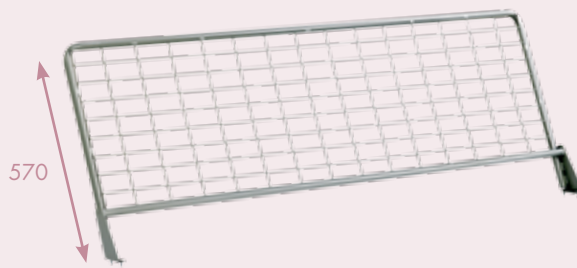

NOVA

Mattress size

- Length: 198 cm
- Width: 83/103/123/143/163 cm

Product characteristics

- A self-supporting mechanism with a base frame allowing a knock-down upholstery to supply the action separately from the upholstered parts.
- Fixed backrest and seat cushions, no need to remove while opening the action.
- Seat height without cushions: 33 cm.
- The comfort of a true bed with a 14 cm mattress (either foam or spring).

Manufactured by
Sedac

NOVA

Ref	A	B/mat.
182/160 cm	182 cm	163 cm
162/140 cm	162 cm	143 cm
142/120 cm	142 cm	123 cm
122/100 cm	122 cm	103 cm
102/80 cm	102 cm	83 cm

OPTIONS

Nova with black feet cover, Ergocap slat holders and grey slats.

DIFFERENT BACKREST FRAME OPTIONS

Standard backrest

Standard backrest with middle bar

FEET COVER

Feet cover in black colour

ERGOCAP

ErgoCap slat holders offer superior sleeping comfort.

Nova with castors

Backrest with grid

Pillow holder

COLOURS

Selection of 7 colours to personalize the action.

CASTORS

Nova action with 4 castors for easy manoeuvrability of the whole sofa bed. The front castors are lockable for a secure installation.