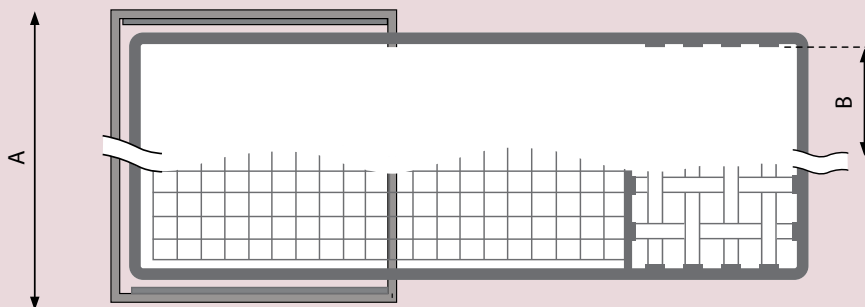

NOVA

Mattress size

- Length: 198 cm
- Width: 83/103/123/143/163 cm

Product characteristics

- A self-supporting mechanism with a base frame allowing a knock-down upholstery to supply the action separately from the upholstered parts.
- Fixed backrest and seat cushions, no need to remove while opening the action.
- Seat height without cushions: 33 cm.
- The comfort of a true bed with a 14 cm mattress (either foam or spring).

Manufactured by
Sedac

NOVA

Ref	A	B/mat.
182/160 cm	182 cm	163 cm
162/140 cm	162 cm	143 cm
142/120 cm	142 cm	123 cm
122/100 cm	122 cm	103 cm
102/80 cm	102 cm	83 cm

OPTIONS

Nova with black feet cover, Ergocap slat holders and grey slats.

DIFFERENT BACKREST FRAME OPTIONS

Standard backrest

Standard backrest with middle bar

FEET COVER

Feet cover in black colour

ERGOCAP

ErgoCap slat holders offer superior sleeping comfort.

Nova with castors

Backrest with grid

Pillow holder

COLOURS

Selection of 7 colours to personalize the action.

CASTORS

Nova action with 4 castors for easy manoeuvrability of the whole sofa bed. The front castors are lockable for a secure installation.