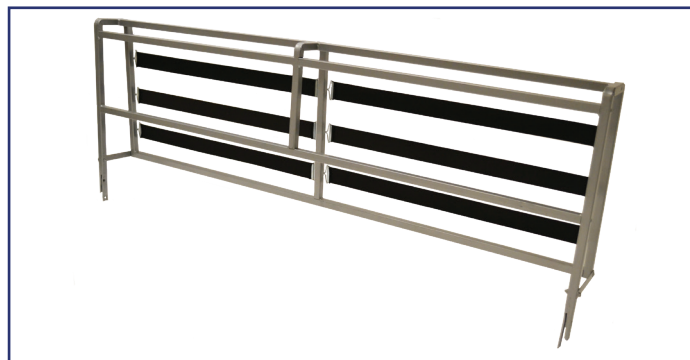

EPONA 14

Mattress size

- Length: 198 cm
- Width: 80 / 100 / 120 / 140 / 160 cm

Product characteristics

- A self-supporting mechanism with a base frame allowing a knock-down upholstery to supply the action separately from the upholstered parts.
- Fixed backrest and seat cushions, no need to remove while opening the action.
- Seat height without cushions: 33 cm.
- The luxury of a comfort bed with a 14 cm mattress either foam (depending of density) or spring.

Manufactured by

Sedac

EPONA 14

Besides slats and straps, this mechanism exists also with grid and straps

This mechanism offers you the opportunity to work with a mattress up to 14 cm thick

Option : quiltholder with straps

Ref	A	B(mattress)
182/160 cm	182 cm	160 cm
162/140 cm	162 cm	140 cm
142/120 cm	142 cm	120 cm
122/100 cm	122 cm	100 cm
102/80 cm	102 cm	80 cm

We reserve the right to modify our products without prior advice