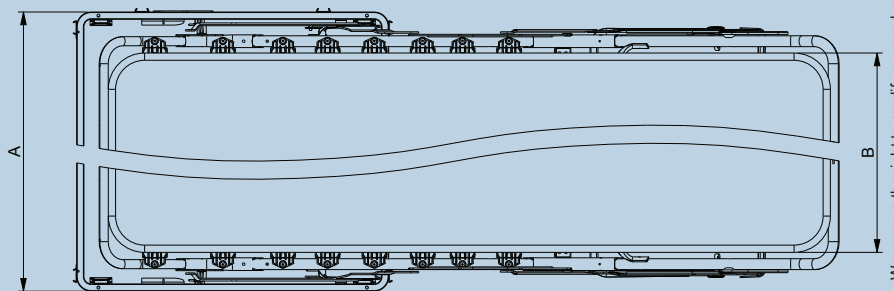

EPONA 14

Mattress size

- Length: 198 cm
- Width: 80 / 100 / 120 / 140 / 160 cm

Product characteristics

- A self-supporting mechanism with a base frame allowing a knock-down upholstery to supply the action separately from the upholstered parts.
- Fixed backrest and seat cushions, no need to remove while opening the action.
- Seat height without cushions: 33 cm.
- The luxury of a comfort bed with a 14 cm mattress either foam (depending of density) or spring.

Manufactured by

Sedac

EPONA 14

Besides slats and straps, this mechanism exists also with grid and straps

This mechanism offers you the opportunity to work with a mattress up to 14 cm thick

Option : quiltholder with straps

Ref	A	B(mattress)
182/160 cm	182 cm	160 cm
162/140 cm	162 cm	140 cm
142/120 cm	142 cm	120 cm
122/100 cm	122 cm	100 cm
102/80 cm	102 cm	80 cm

We reserve the right to modify our products without prior advice