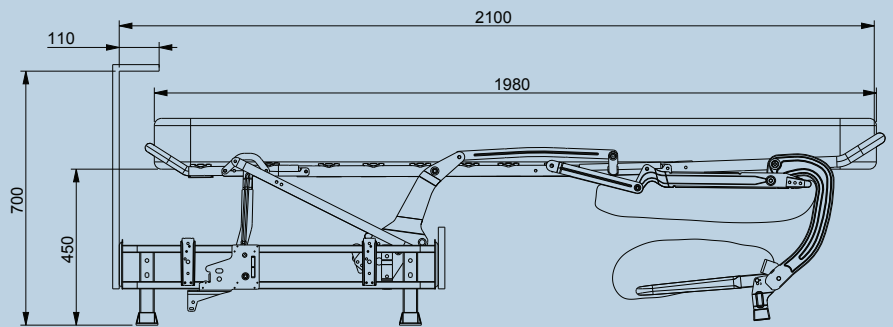

EPONA 14

Mattress size

- Length: 198 cm
- Width: 80 / 100 / 120 / 140 / 160 cm

Product characteristics

- A self-supporting mechanism with a base frame allowing a knock-down upholstery to supply the action separately from the upholstered parts.
- Fixed backrest and seat cushions, no need to remove while opening the action.
- Seat height without cushions: 33 cm.
- The luxury of a comfort bed with a 14 cm mattress either foam (depending of density) or spring.

Manufactured by

Sedac

EPONA 14

Besides slats and straps, this mechanism exists also with grid and straps

This mechanism offers you the opportunity to work with a mattress up to 14 cm thick

Option : quiltholder with straps

Ref	A	B(mattress)
182/160 cm	182 cm	160 cm
162/140 cm	162 cm	140 cm
142/120 cm	142 cm	120 cm
122/100 cm	122 cm	100 cm
102/80 cm	102 cm	80 cm

We reserve the right to modify our products without prior advice