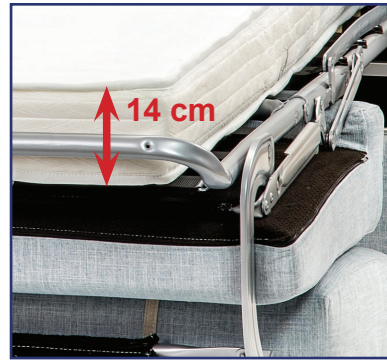

EPONA 14

Mattress size

- Length: 198 cm
- Width: 80 / 100 / 120 / 140 / 160 cm

Product characteristics

- A self-supporting mechanism with a base frame allowing a knock-down upholstery to supply the action separately from the upholstered parts.
- Fixed backrest and seat cushions, no need to remove while opening the action.
- Seat height without cushions: 33 cm.
- The luxury of a comfort bed with a 14 cm mattress either foam (depending of density) or spring.

Manufactured by

Sedac

EPONA 14

Besides slats and straps, this mechanism exists also with grid and straps

This mechanism offers you the opportunity to work with a mattress up to 14 cm thick

Option : quiltholder with straps

Ref	A	B(mattress)
182/160 cm	182 cm	160 cm
162/140 cm	162 cm	140 cm
142/120 cm	142 cm	120 cm
122/100 cm	122 cm	100 cm
102/80 cm	102 cm	80 cm

We reserve the right to modify our products without prior advice