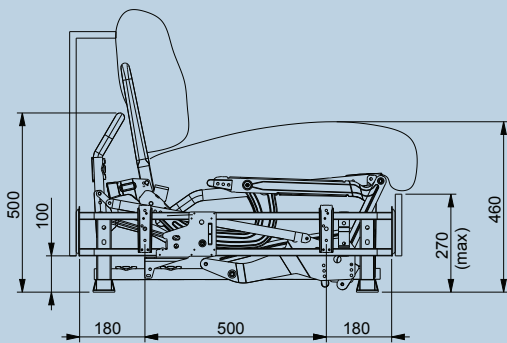

EPONA 14

Mattress size

- Length: 198 cm
- Width: 80 / 100 / 120 / 140 / 160 cm

Product characteristics

- A self-supporting mechanism with a base frame allowing a knock-down upholstery to supply the action separately from the upholstered parts.
- Fixed backrest and seat cushions, no need to remove while opening the action.
- Seat height without cushions: 33 cm.
- The luxury of a comfort bed with a 14 cm mattress either foam (depending of density) or spring.

Manufactured by

Sedac

EPONA 14

Besides slats and straps, this mechanism exists also with grid and straps

This mechanism offers you the opportunity to work with a mattress up to 14 cm thick

Option : quiltholder with straps

Ref	A	B(mattress)
182/160 cm	182 cm	160 cm
162/140 cm	162 cm	140 cm
142/120 cm	142 cm	120 cm
122/100 cm	122 cm	100 cm
102/80 cm	102 cm	80 cm

We reserve the right to modify our products without prior advice