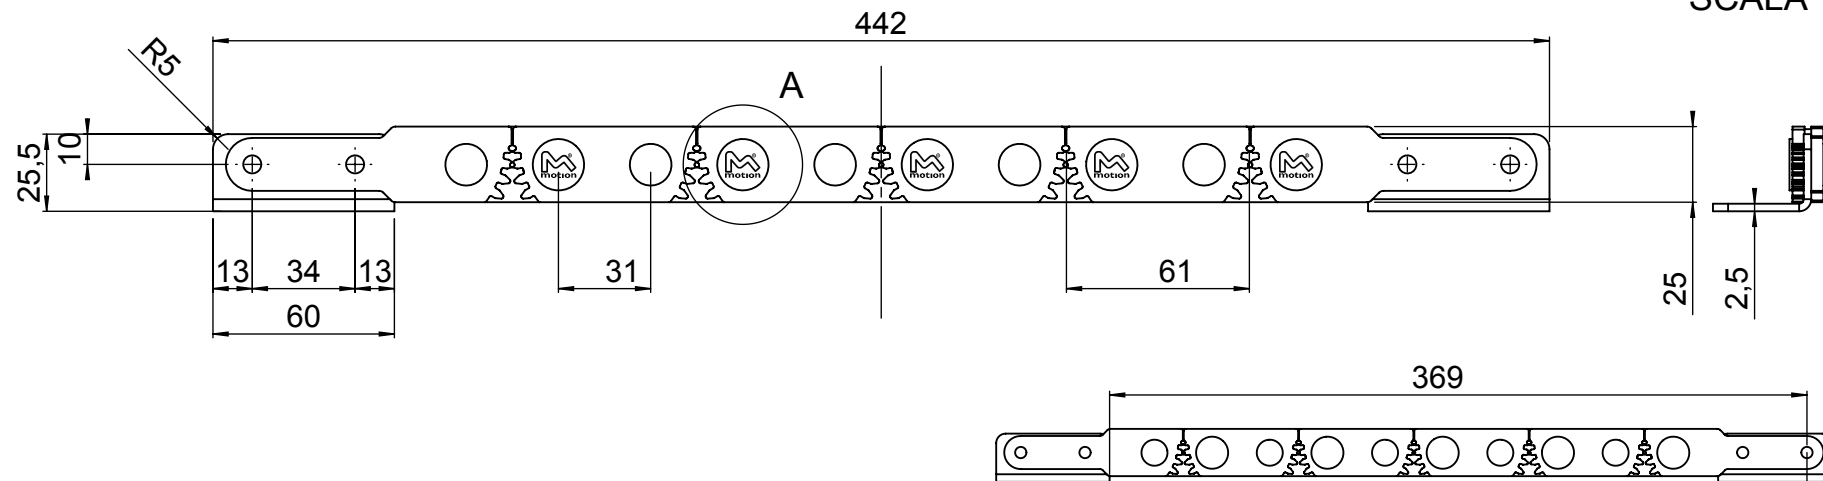

DETTAGLIO A
 SCALA 1 : 1

starting force : 1,9/2,1 kg (19/21N)

Motion s.r.l.

Motion s.r.l. Via Navicella 26
 47100 Pieve Acquedotto - Forlì (FC)
 Tel. 0543/782668-780046-774768
 Fax 0543/783082-798409 -
 info@motionitalia.com

This drawing is property of Motion srl,
 and it cannot be used/shared/spread
 without the approval of Motion srl.

Code: **HC6200067**

The code refers to the pair

Finish:

Description:

Material:

Format:

A4

Sheet N°:

1 of 1

Scale:

1:2.5

Weight:

725.91 gr.

Author

Rev.