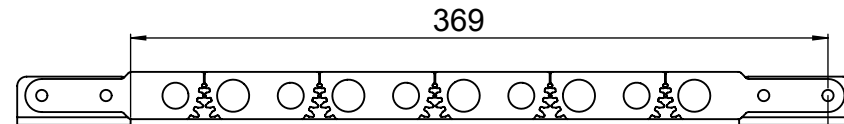

DETTAGLIO A
 SCALA 1 : 1

starting force : 1,9/2,1 kg (19/21N)

Motion s.r.l.

Motion s.r.l. Via Navicella 26
 47100 Pieve Acquedotto - Forlì (FC)
 Tel. 0543/782668-780046-774768
 Fax 0543/783082-798409 -
 info@motionitalia.com

This drawing is property of Motion srl,
 and it cannot be used/shared/spread
 without the approval of Motion srl.

Code: **HC6200067**

The code refers to the pair

Finish:

Description:

Material:

Format:

A4

Sheet N°:

1 of 1

Scale:

1:2.5

Weight:

725.91 gr.

Author

Rev.