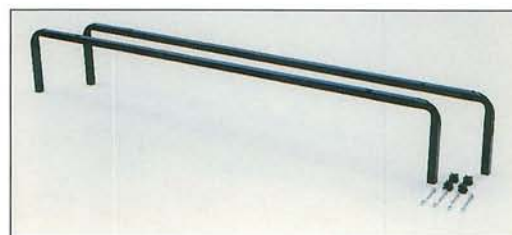

## ACCESSORIES

Colours available

Blue

Ivory

Alu grey

❖ Set of 4 polypropylene feet. Height 22 or 28cm (several colors available)

❖ 1 adjustable central foot (black colour). Height from 22 to 28cm

### ACCESSORIES

Feet H 22 cm - Diam. 60 mm

**Colours: ivory, grey, blue, black**

1 adjustable central foot

Set of 2 adjustable black feet for twinned beds. Height from 22 to 28cm

Matress stopper

Feet for frame

❖ Set of 4 feet in varnished natural wood. Height 22cm Diameter 60cm

❖ Set of 2 adjustable feet for twinned beds. Height from 22 to 28cm

❖ Feet for Duo: Height 31cm Adjustable on 14 and 20 slats frames