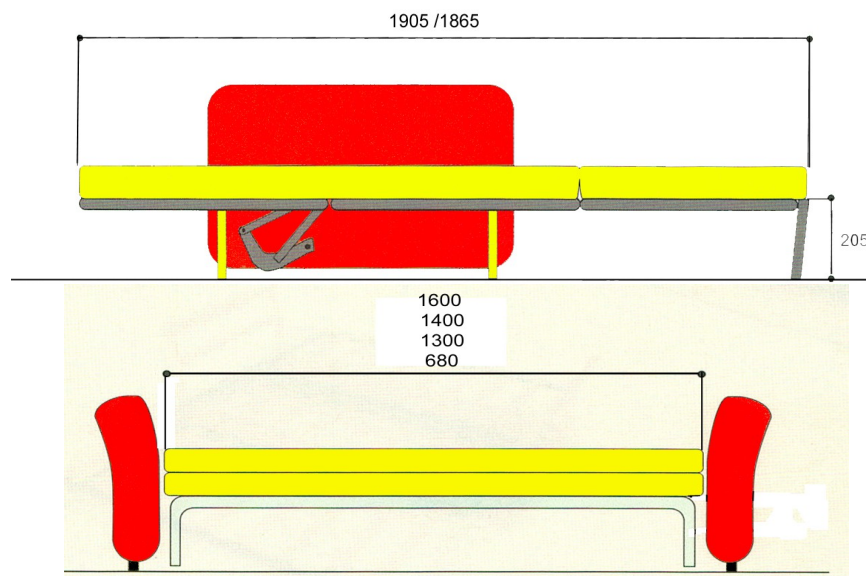

Socle bois/ wooden base

Flash

INFORMATIONS TECHNIQUES / TECHNICAL INFORMATION

Matelas Mattress	Mecanisme Mechanism	Tubes carré Square tubes	Tubes rond Round tubes
1 600	1 550	X	
1 400	1 350	X	
1 300	1 250		X
680	630		X