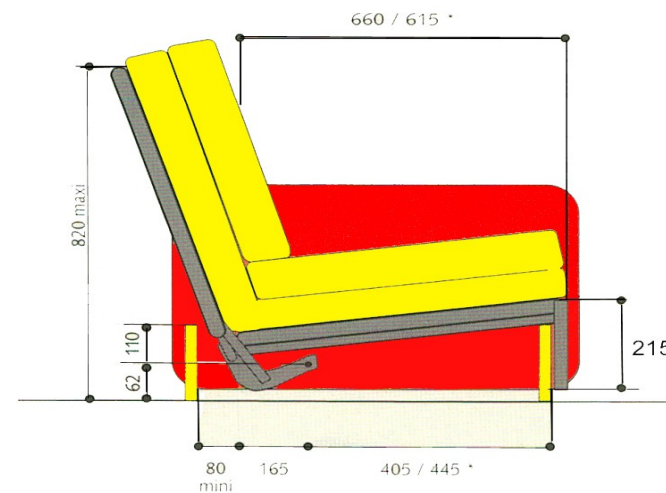

Socle bois/ wooden base

Flash

INFORMATIONS TECHNIQUES / TECHNICAL INFORMATION

Matelas Mattress	Mecanisme Mechanism	Tubes carré Square tubes	Tubes rond Round tubes
1 600	1 550	X	
1 400	1 350	X	
1 300	1 250		X
680	630		X