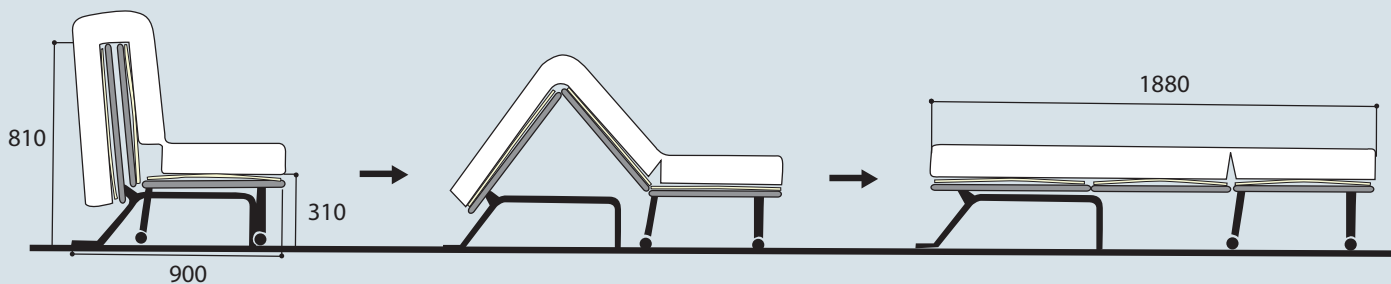

## Frame size

- Length: 188 cm
- Width: 70/80/100/120/140/155 cm

## Product characteristics

- Entry price level BZ.
- Product with vertical slats of 63x9mm on the seat frame, 63x8mm on the back frame and 53x8mm on the headrest frame.
- Action made of 30x20mm rectangular tube.
- Can be supplied with leg covers and/or armrest (brackets).
- Optional items are : parquet castors and/or bed box brackets.

# BZ-MR

Pair of fixations for storage case

Optional leg cover

Armrest brackets with or without sliders

Parquet castor

Optional armrest

Measurements in mm