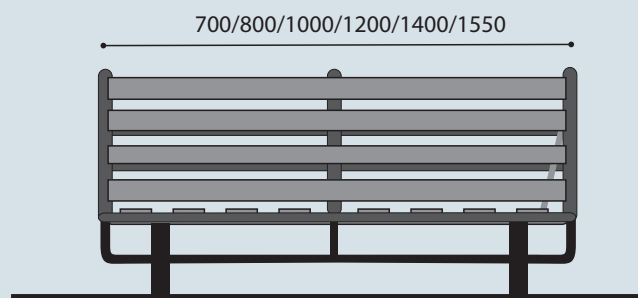

## Frame size

- Length: 188 cm
- Width: 70/80/100/120/140/155 cm

## Product characteristics

- Entry price level BZ.
- Product with vertical slats of 63x9mm on the seat frame, 63x8mm on the back frame and 53x8mm on the headrest frame.
- Action made of 30x20mm rectangular tube.
- Can be supplied with leg covers and/or armrest (brackets).
- Optional items are : parquet castors and/or bed box brackets.

# BZ-MR

Pair of fixations for storage case

Optional leg cover

Armrest brackets with or without sliders

Parquet castor

Optional armrest

Measurements in mm