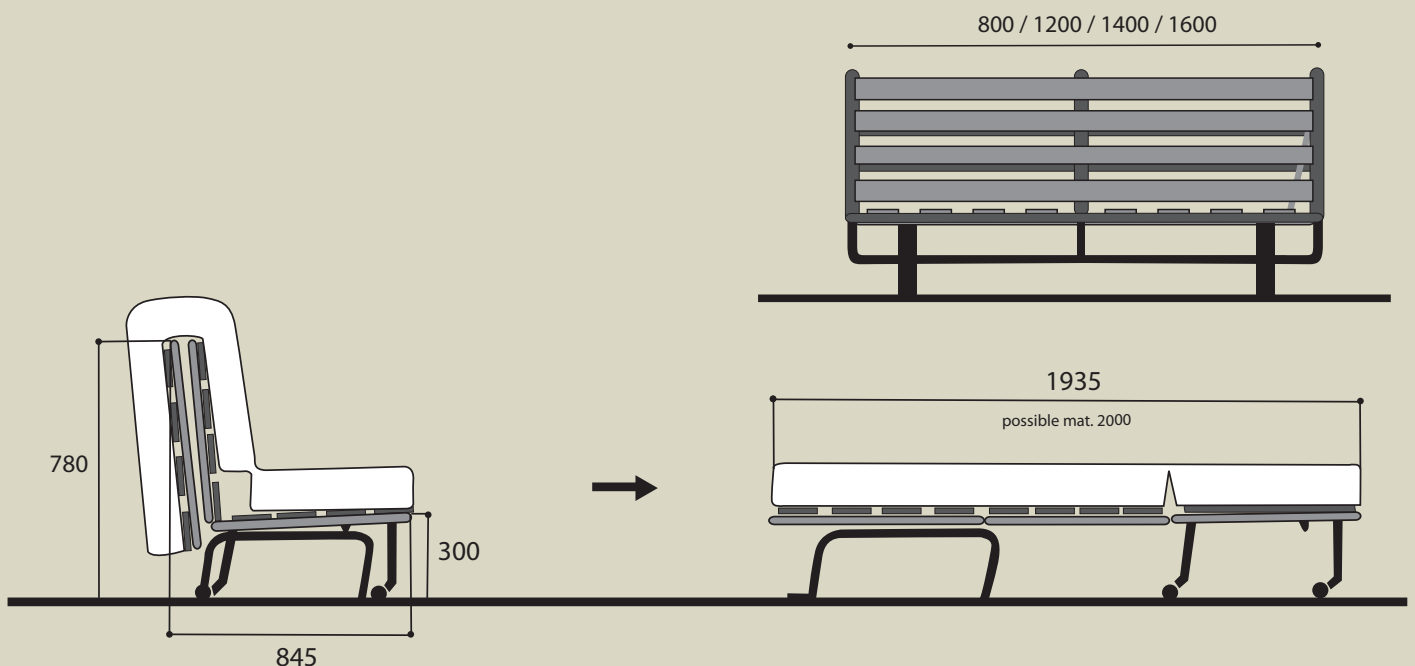

ACCORDEON G1

Frame size

- Length: 194 cm
- Width: 80/120/140/160 cm

Product characteristics

- Accordeon G1 has a seat and backframe with slats 53x8 mm in sizes 120 and 140 and with slats of 60x8 mm in sizes 80 and 160.
- Rigid frame made out of square tube of 30x30 mm.
- Optional accessories to add armrests or a bed/storage box.

Manufactured by
Meral

ACCORDEON G1

Vertical slats of 53mm at the seat and horizontal at the back and headrest frame

Tube for fixation of armrests

Pair of fixations for a storage box

Measurements in mm