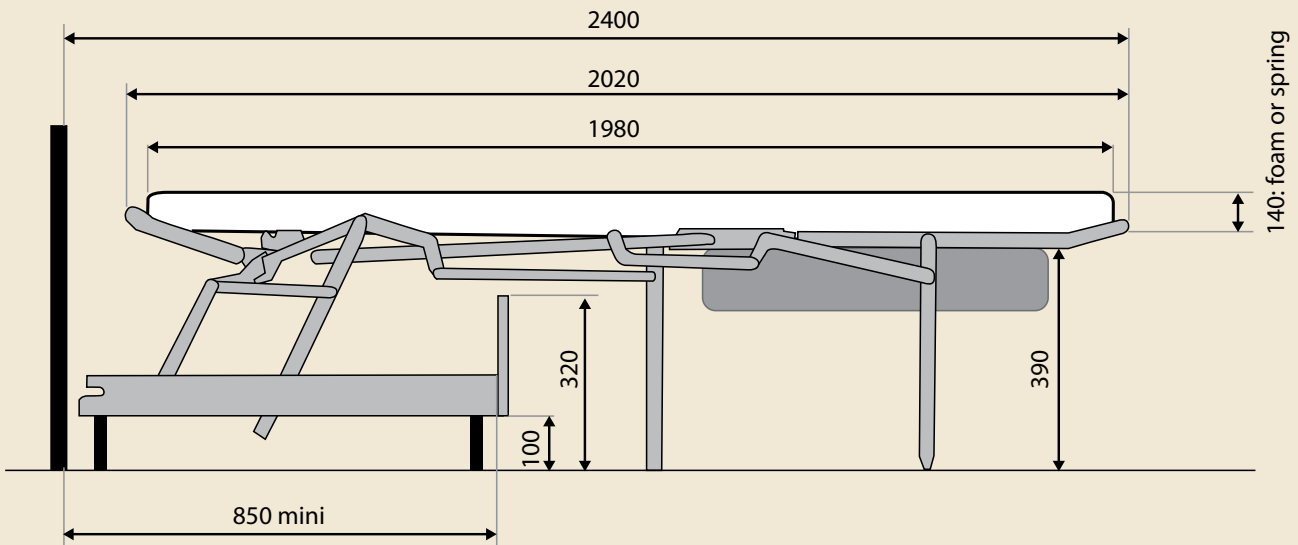

SEDAFLEX 14M QM

Mattress size

- Length: 198 cm
- Width: 73/93/113/133/143/153 cm

Product characteristics

- Version of the Sedaflex 14M allowing fixation of the seat cushion(s) to the action with the offset in the leg.
- Back cushions are loose, stitched to the seat cushion(s) or use the optional lift up system.
- Mechanism can be supplied with side plates, with a frame or a complete base frame with sliders to allow a knock-down upholstery.

Manufactured by
Sedac

SEDAFLEX 14M QM

Version with base frame and male/female sliders for knock-down upholstery.
Optional lift up system for the back cushions.

Sedaflex 14M QM with grid and straps.

Width		Mattress width
A	B	
160 cm	172,5 cm	153 cm
150 cm	162,5 cm	143 cm
140 cm	152,5 cm	133 cm
120 cm	132,5 cm	113 cm
100 cm	112,5 cm	93 cm
80 cm	92,5 cm	73 cm

Measurements in mm