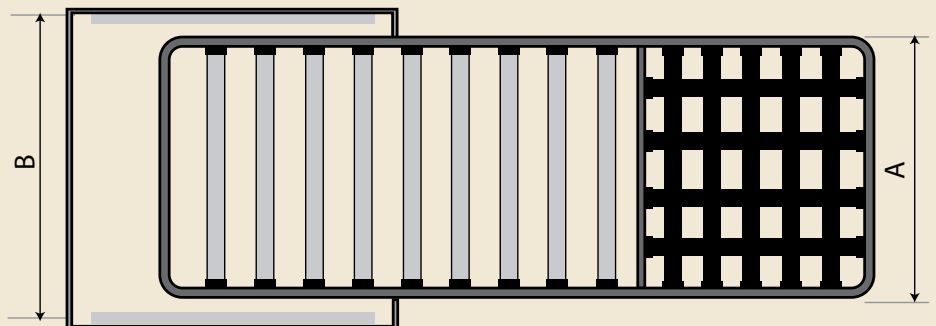

SEDAFLEX 14M QM

Mattress size

- Length: 198 cm
- Width: 73/93/113/133/143/153 cm

Product characteristics

- Version of the Sedaflex 14M allowing fixation of the seat cushion(s) to the action with the offset in the leg.
- Back cushions are loose, stitched to the seat cushion(s) or use the optional lift up system.
- Mechanism can be supplied with side plates, with a frame or a complete base frame with sliders to allow a knock-down upholstery.

Manufactured by
Sedac

SEDAFLEX 14M QM

Version with base frame and male/female sliders for knock-down upholstery.
Optional lift up system for the back cushions.

Sedaflex 14M QM with grid and straps.

Width		Mattress width
A	B	
160 cm	172,5 cm	153 cm
150 cm	162,5 cm	143 cm
140 cm	152,5 cm	133 cm
120 cm	132,5 cm	113 cm
100 cm	112,5 cm	93 cm
80 cm	92,5 cm	73 cm