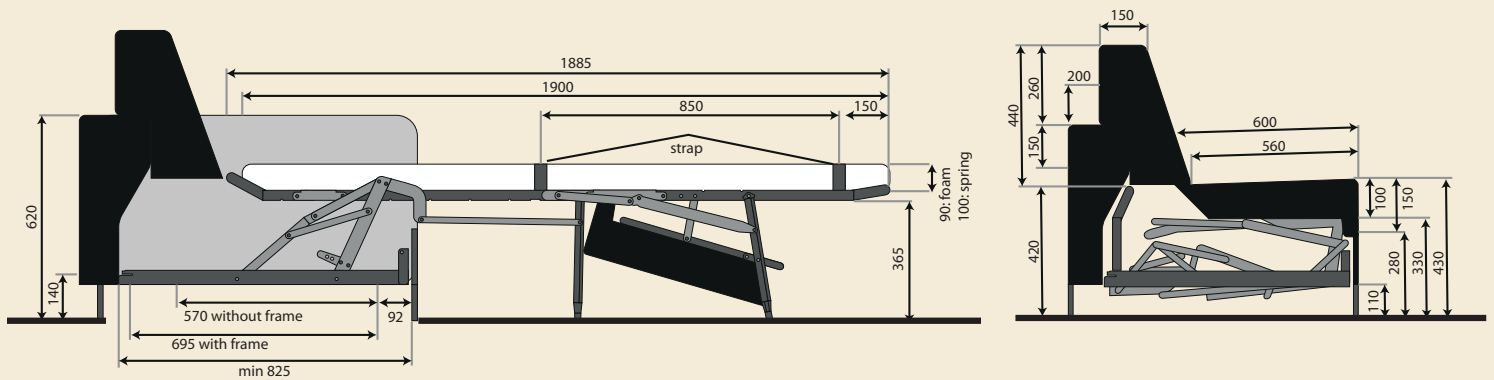

SEDAFLEX 10M HIGH LEG

Mattress size

- Length: 190 cm
- Width: 73/93/113/133/143 cm

Product characteristics

- Mechanism allowing a sofa design with 11 cm floor clearance.
- Seat cushions attached to the action by means of a seat cushion holder frame.
- 7cm longer mattress compared to standard Sedaflex 10M due to less pronounced mattress stopper.
- Back cushions should be loose, attached to the back frame by means of a zipper or have the lift up system.

Manufactured by
Sedac

SEDAFLEX 10M HIGH LEG

Seat cushion holder frame in combination with angled leg allows fixation of seat cushion(s) with no gap between the seat cushion and the armrest.

A	B	Width of mattress
150 cm	162,5 cm	143 cm
140 cm	152,5 cm	133 cm
120 cm	132,5 cm	113 cm
100 cm	112,5 cm	93 cm
80 cm	92,5 cm	73 cm

Measurements in mm