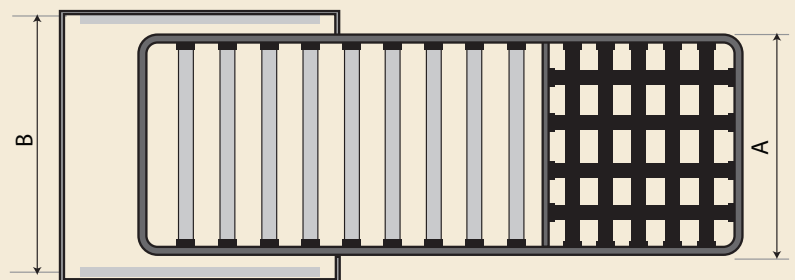

SEDAFLEX 10M HIGH LEG

Mattress size

- Length: 190 cm
- Width: 73/93/113/133/143 cm

Product characteristics

- Mechanism allowing a sofa design with 11 cm floor clearance.
- Seat cushions attached to the action by means of a seat cushion holder frame.
- 7cm longer mattress compared to standard Sedaflex 10M due to less pronounced mattress stopper.
- Back cushions should be loose, attached to the back frame by means of a zipper or have the lift up system.

Manufactured by
Sedac

SEDAFLEX 10M HIGH LEG

Seat cushion holder frame in combination with angled leg allows fixation of seat cushion(s) with no gap between the seat cushion and the armrest.

A	B	Width of mattress
150 cm	162,5 cm	143 cm
140 cm	152,5 cm	133 cm
120 cm	132,5 cm	113 cm
100 cm	112,5 cm	93 cm
80 cm	92,5 cm	73 cm