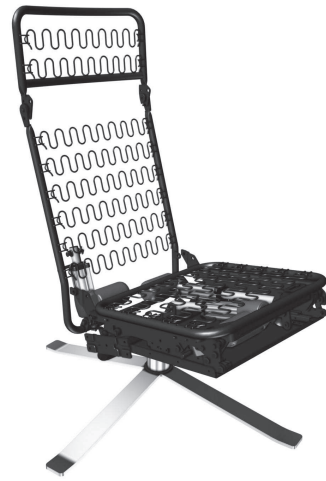

OPLA'

Technical Features

Electric

Weight: 30kg

For sofas

Load: 130kg

Actuator: 3

Positions

Closed

TV

Backrest

Relax

Headrest

Accessories

Modular remote control: M3+USB

Touch sensor

Various types of plugs

Connector built-in

Battery

Pins for base

Bases

Benefit

The footrest has been designed with a closing angle of 180°; therefore, it will be extremely compact in closed position, allowing to build armchairs of new modern design.