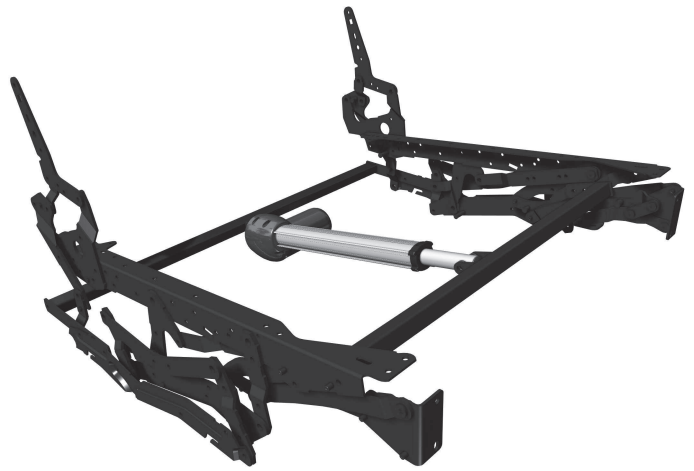

SPAZIO double zero

Technical Features

Positions

Accessories

Benefit

This mechanic allows you to keep the same width between seat and footrest removable. Also it is possible to wad the sitting with a unique leather that covers simultaneously sitting, footrest and extendable footrest.