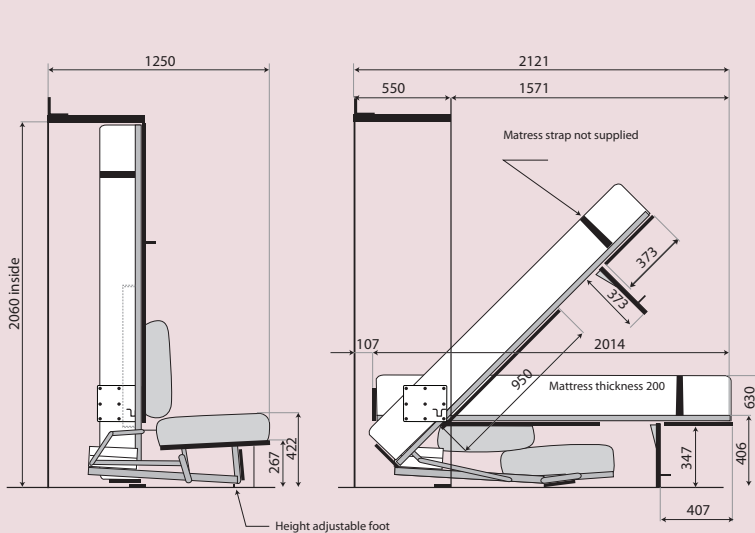

WALLBED WITH SOFA

Mattress size

- Length: 200 cm
- Width: 140/160 cm

Product characteristics

- Combination of a bed hidden in a wardrobe with a sofa in front.
- Ideal solution for apartments, holiday homes or hotel rooms in order to maximize space.
- Mechanism with springs to adjust the tension to the weight of the mattress and/or front panel(s), this to guarantee an optimum equilibrium while opening and closing the bed.

Manufactured by
Meral & Sedac

WALLBED WITH SOFA

Part of front panel acting as a leg

Mechanism with inside spring configuration to adjust the tension by tightening or untightening the bolt.

Sofa on hinge system which folds away under the descended front panel of the wardrobe

Sofa seat cushions attached to slatted frame. Sofa back cushions attached to front panel by means of female/male sliders

Measurements in mm

Ref	Mattress width	Mattress length
140/200	140 cm	200 cm
160/200	160 cm	200 cm