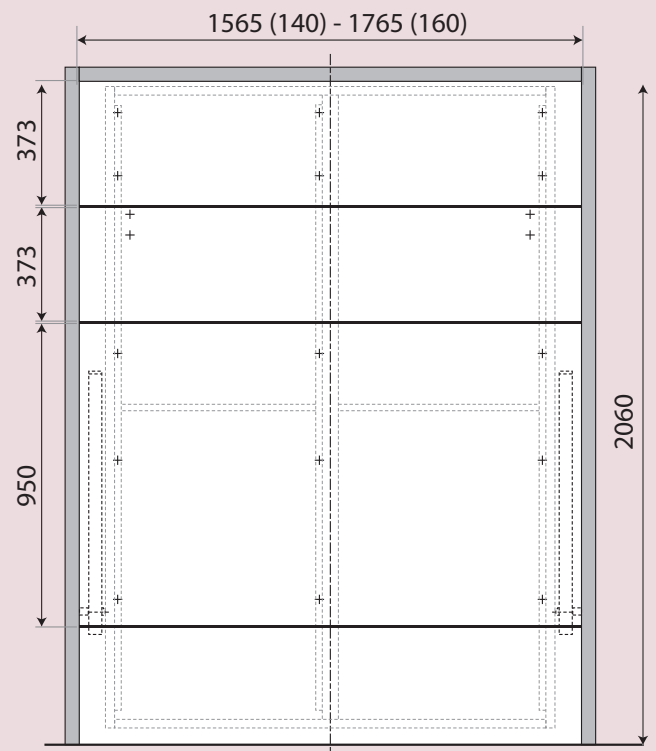

WALLBED WITH SOFA

Mattress size

- Length: 200 cm
- Width: 140/160 cm

Product characteristics

- Combination of a bed hidden in a wardrobe with a sofa in front.
- Ideal solution for apartments, holiday homes or hotel rooms in order to maximize space.
- Mechanism with springs to adjust the tension to the weight of the mattress and/or front panel(s), this to guarantee an optimum equilibrium while opening and closing the bed.

Manufactured by
Meral & Sedac

WALLBED WITH SOFA

Part of front panel acting as a leg

Mechanism with inside spring configuration to adjust the tension by tightening or untightening the bolt.

Sofa on hinge system which folds away under the descended front panel of the wardrobe

Sofa seat cushions attached to slatted frame. Sofa back cushions attached to front panel by means of female/male sliders

Measurements in mm

Ref	Mattress width	Mattress length
140/200	140 cm	200 cm
160/200	160 cm	200 cm