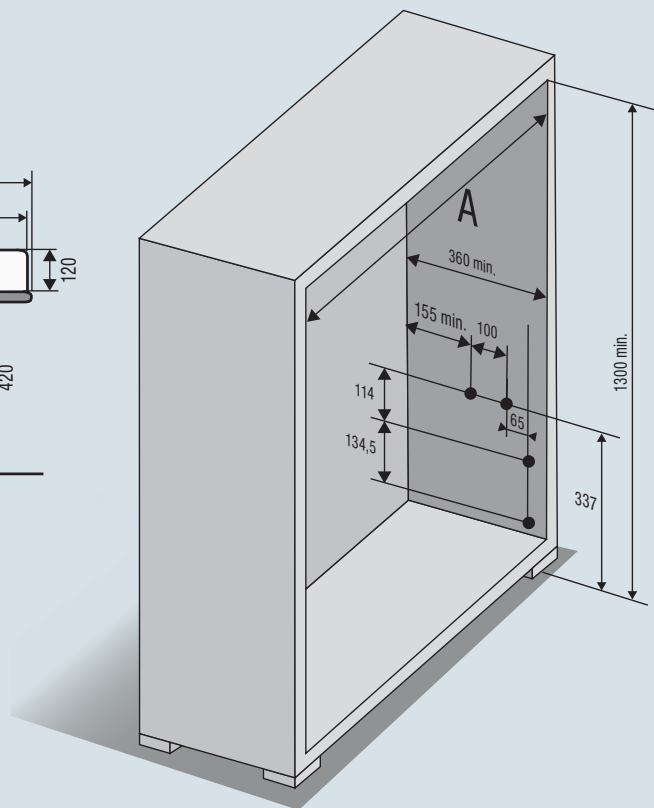

SEDABOX

Mattress size

- Length: 195 cm
- Width: 73/133 cm

Product characteristics

- 2-fold action to be mounted into a low height wardrobe.
- Offering superior sleeping comfort thanks to the 12cm thick mattress.
- Could be used in eg holiday homes as an extra bed.

Manufactured by
Sedac

SEDABOX

Fully slatted mechanism

Mechanism	A	Mattress
80	86 cm	73 cm
140	146 cm	133 cm

Measurements in mm