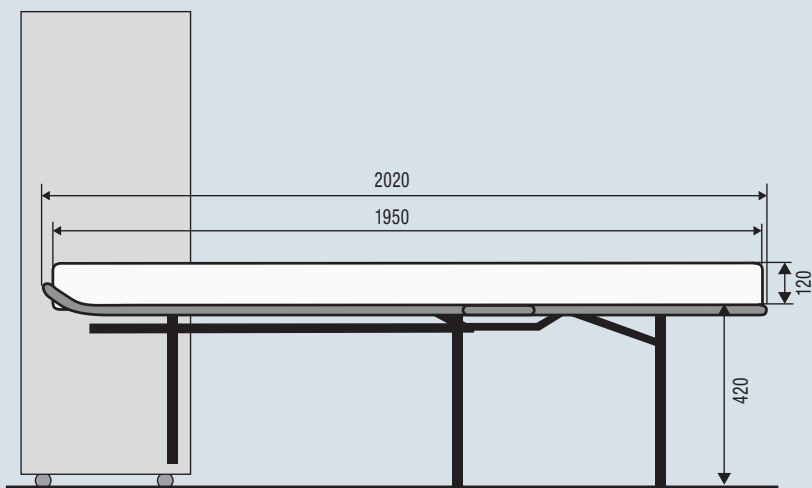

SEDABOX

Mattress size

- Length: 195 cm
- Width: 73/133 cm

Product characteristics

- 2-fold action to be mounted into a low height wardrobe.
- Offering superior sleeping comfort thanks to the 12cm thick mattress.
- Could be used in eg holiday homes as an extra bed.

Manufactured by
Sedac

SEDABOX

Fully slatted mechanism

Mechanism	A	Mattress
80	86 cm	73 cm
140	146 cm	133 cm

Measurements in mm