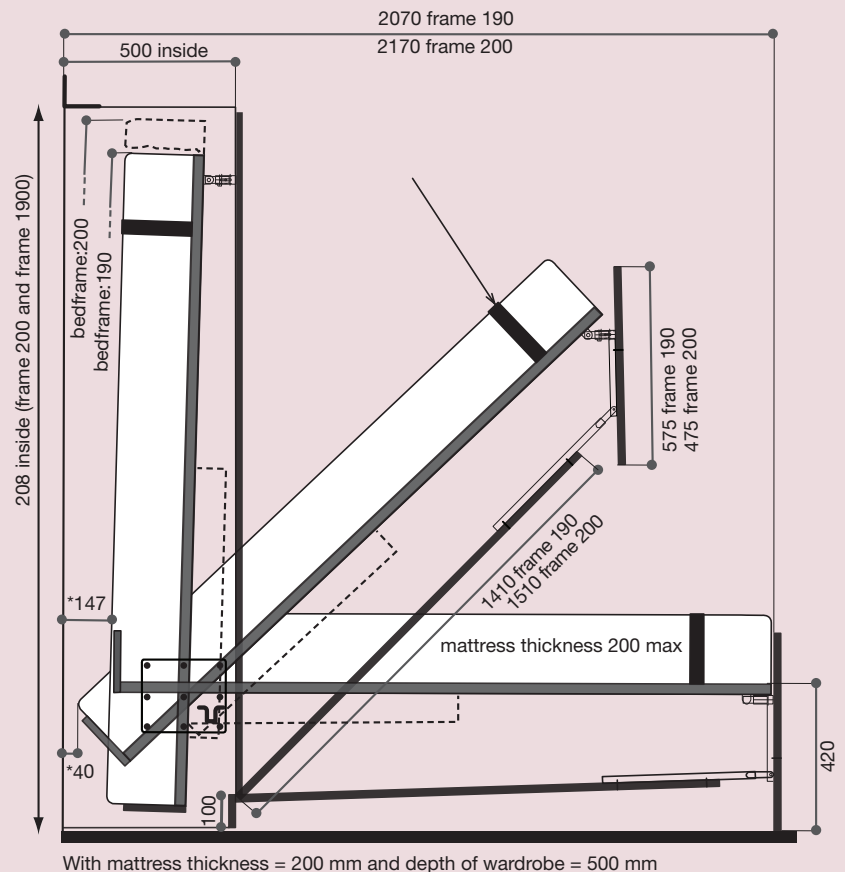

WALLBED 500

Mattress size

- Length: 190 cm
- Width: 90/120/140/160 cm

Product characteristics

- Bed hidden in a wardrobe.
- Ideal solution for apartments, holiday homes or hotel rooms in order to maximize space.
- Mechanism with springs to adjust the tension to the weight of the mattress and/or front pannel(s), this to guarantee an optimum equilibrium while opening and closing the bed.

Manufactured by
Meral & Sedac

WALLBED 500

Set of foot hinges

Set of joining/support bars

Set of mechanisms with adjustable bolt for tensioning the springs

Set of mounting plates

Stabiliser	Frame sizes	Bedframe
M0919	90x190	vertical
M0919H	90x190	horizontal
M0920	90x200	vertical
M1219	120x190	vertical
M1219H	120x90	horizontal
M1419	140x190	vertical
M1419H	140x190	horizontal
M1419M	140x190	vertical with mirror pannel(s)
M1420	140x200	vertical
M1620	(2x80)x200	vertical

Measurements in mm