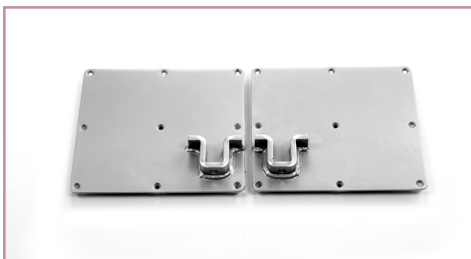

WALLBED 500

Mattress size

- Length: 190 cm
- Width: 90/120/140/160 cm

Product characteristics

- Bed hidden in a wardrobe.
- Ideal solution for apartments, holiday homes or hotel rooms in order to maximize space.
- Mechanism with springs to adjust the tension to the weight of the mattress and/or front pannel(s), this to guarantee an optimum equilibrium while opening and closing the bed.

Manufactured by
Meral & Sedac

WALLBED 500

Set of foot hinges

Set of joining/support bars

Set of mechanisms with adjustable bolt for tensioning the springs

Set of mounting plates

Stabiliser	Frame sizes	Bedframe
M0919	90x190	vertical
M0919H	90x190	horizontal
M0920	90x200	vertical
M1219	120x190	vertical
M1219H	120x90	horizontal
M1419	140x190	vertical
M1419H	140x190	horizontal
M1419M	140x190	vertical with mirror pannel(s)
M1420	140x200	vertical
M1620	(2x80)x200	vertical